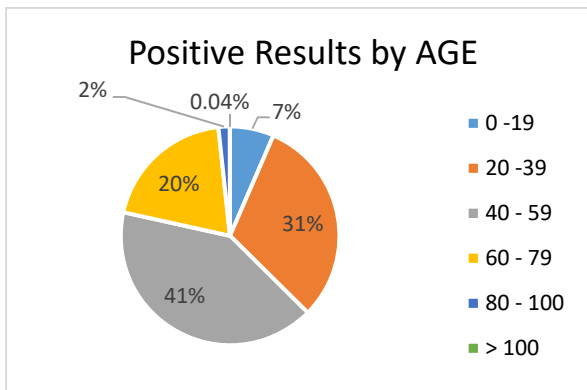

# UNION COUNTY KEAN UNIVERSITY COLLECTION SITE

03-23-20 to 06-28-20

**Total Specimen Collected: 29,709**

Total Positive Results: 7,375

Total Presumptive Positives: 389

Total Negative Results: 21,348

Total Inconclusive Results: 132