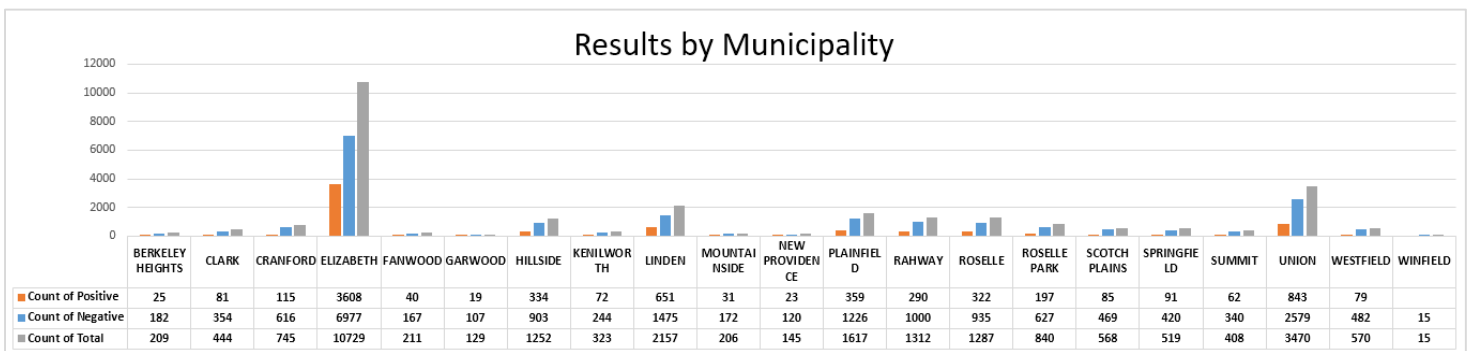

# UNION COUNTY KEAN UNIVERSITY COLLECTION SITE

03-23-20 to 06-28-20

**Total Specimen Collected: 29,709**

Total Positive Results: 7,375

Total Presumptive Positives: 389

Total Negative Results: 21,348

Total Inconclusive Results: 132

Total Invalid Results: 288

Total Pending Results: 177