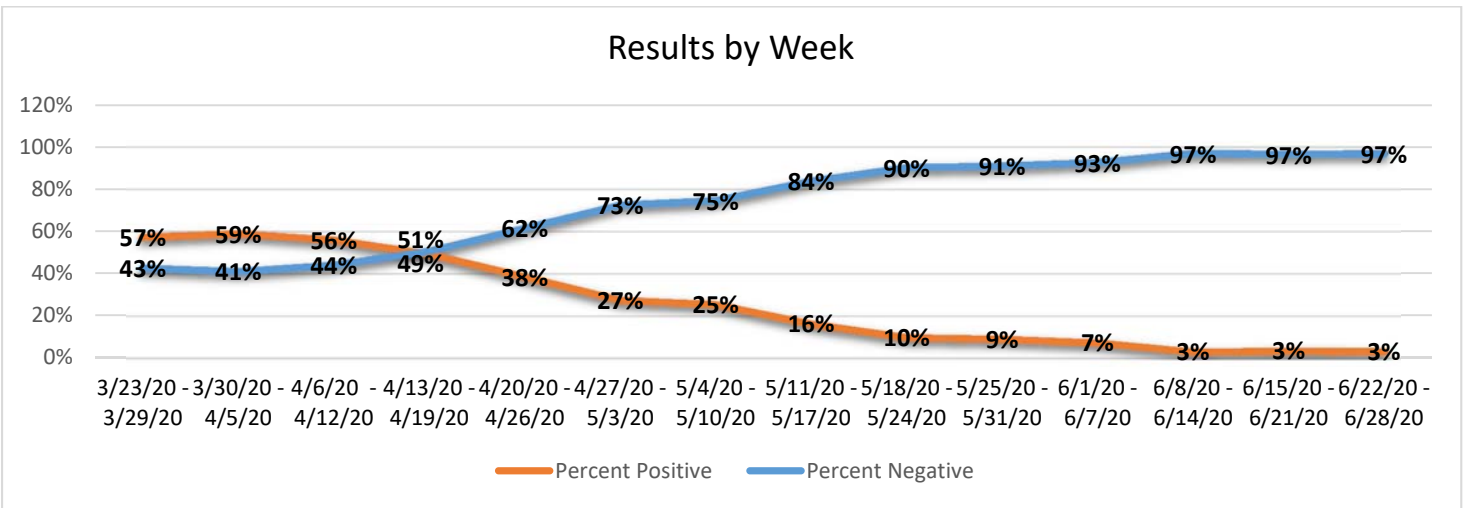

# UNION COUNTY KEAN UNIVERSITY COLLECTION SITE

03-23-20 to 06-28-20

**Total Specimen Collected: 29,709**

Total Positive Results: 7,375

Total Presumptive Positives: 389

Total Negative Results: 21,348

Total Inconclusive Results: 132