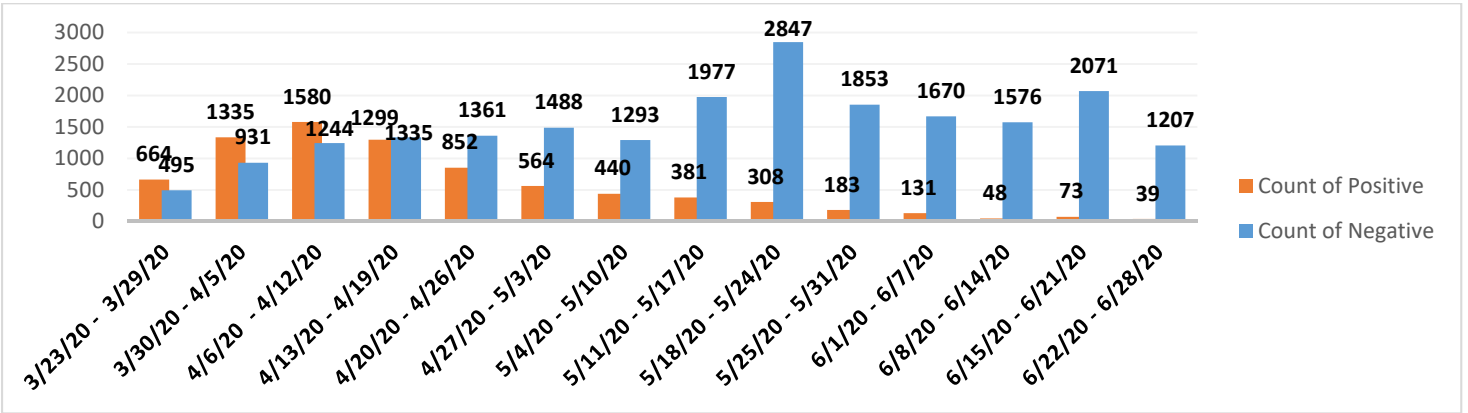

# UNION COUNTY KEAN UNIVERSITY COLLECTION SITE

03-23-20 to 06-28-20

**Total Specimen Collected: 29,709**

Total Positive Results: 7,375

Total Presumptive Positives: 389

Total Negative Results: 21,348

Total Inconclusive Results: 132

Total Invalid Results: 288

Total Pending Results: 177