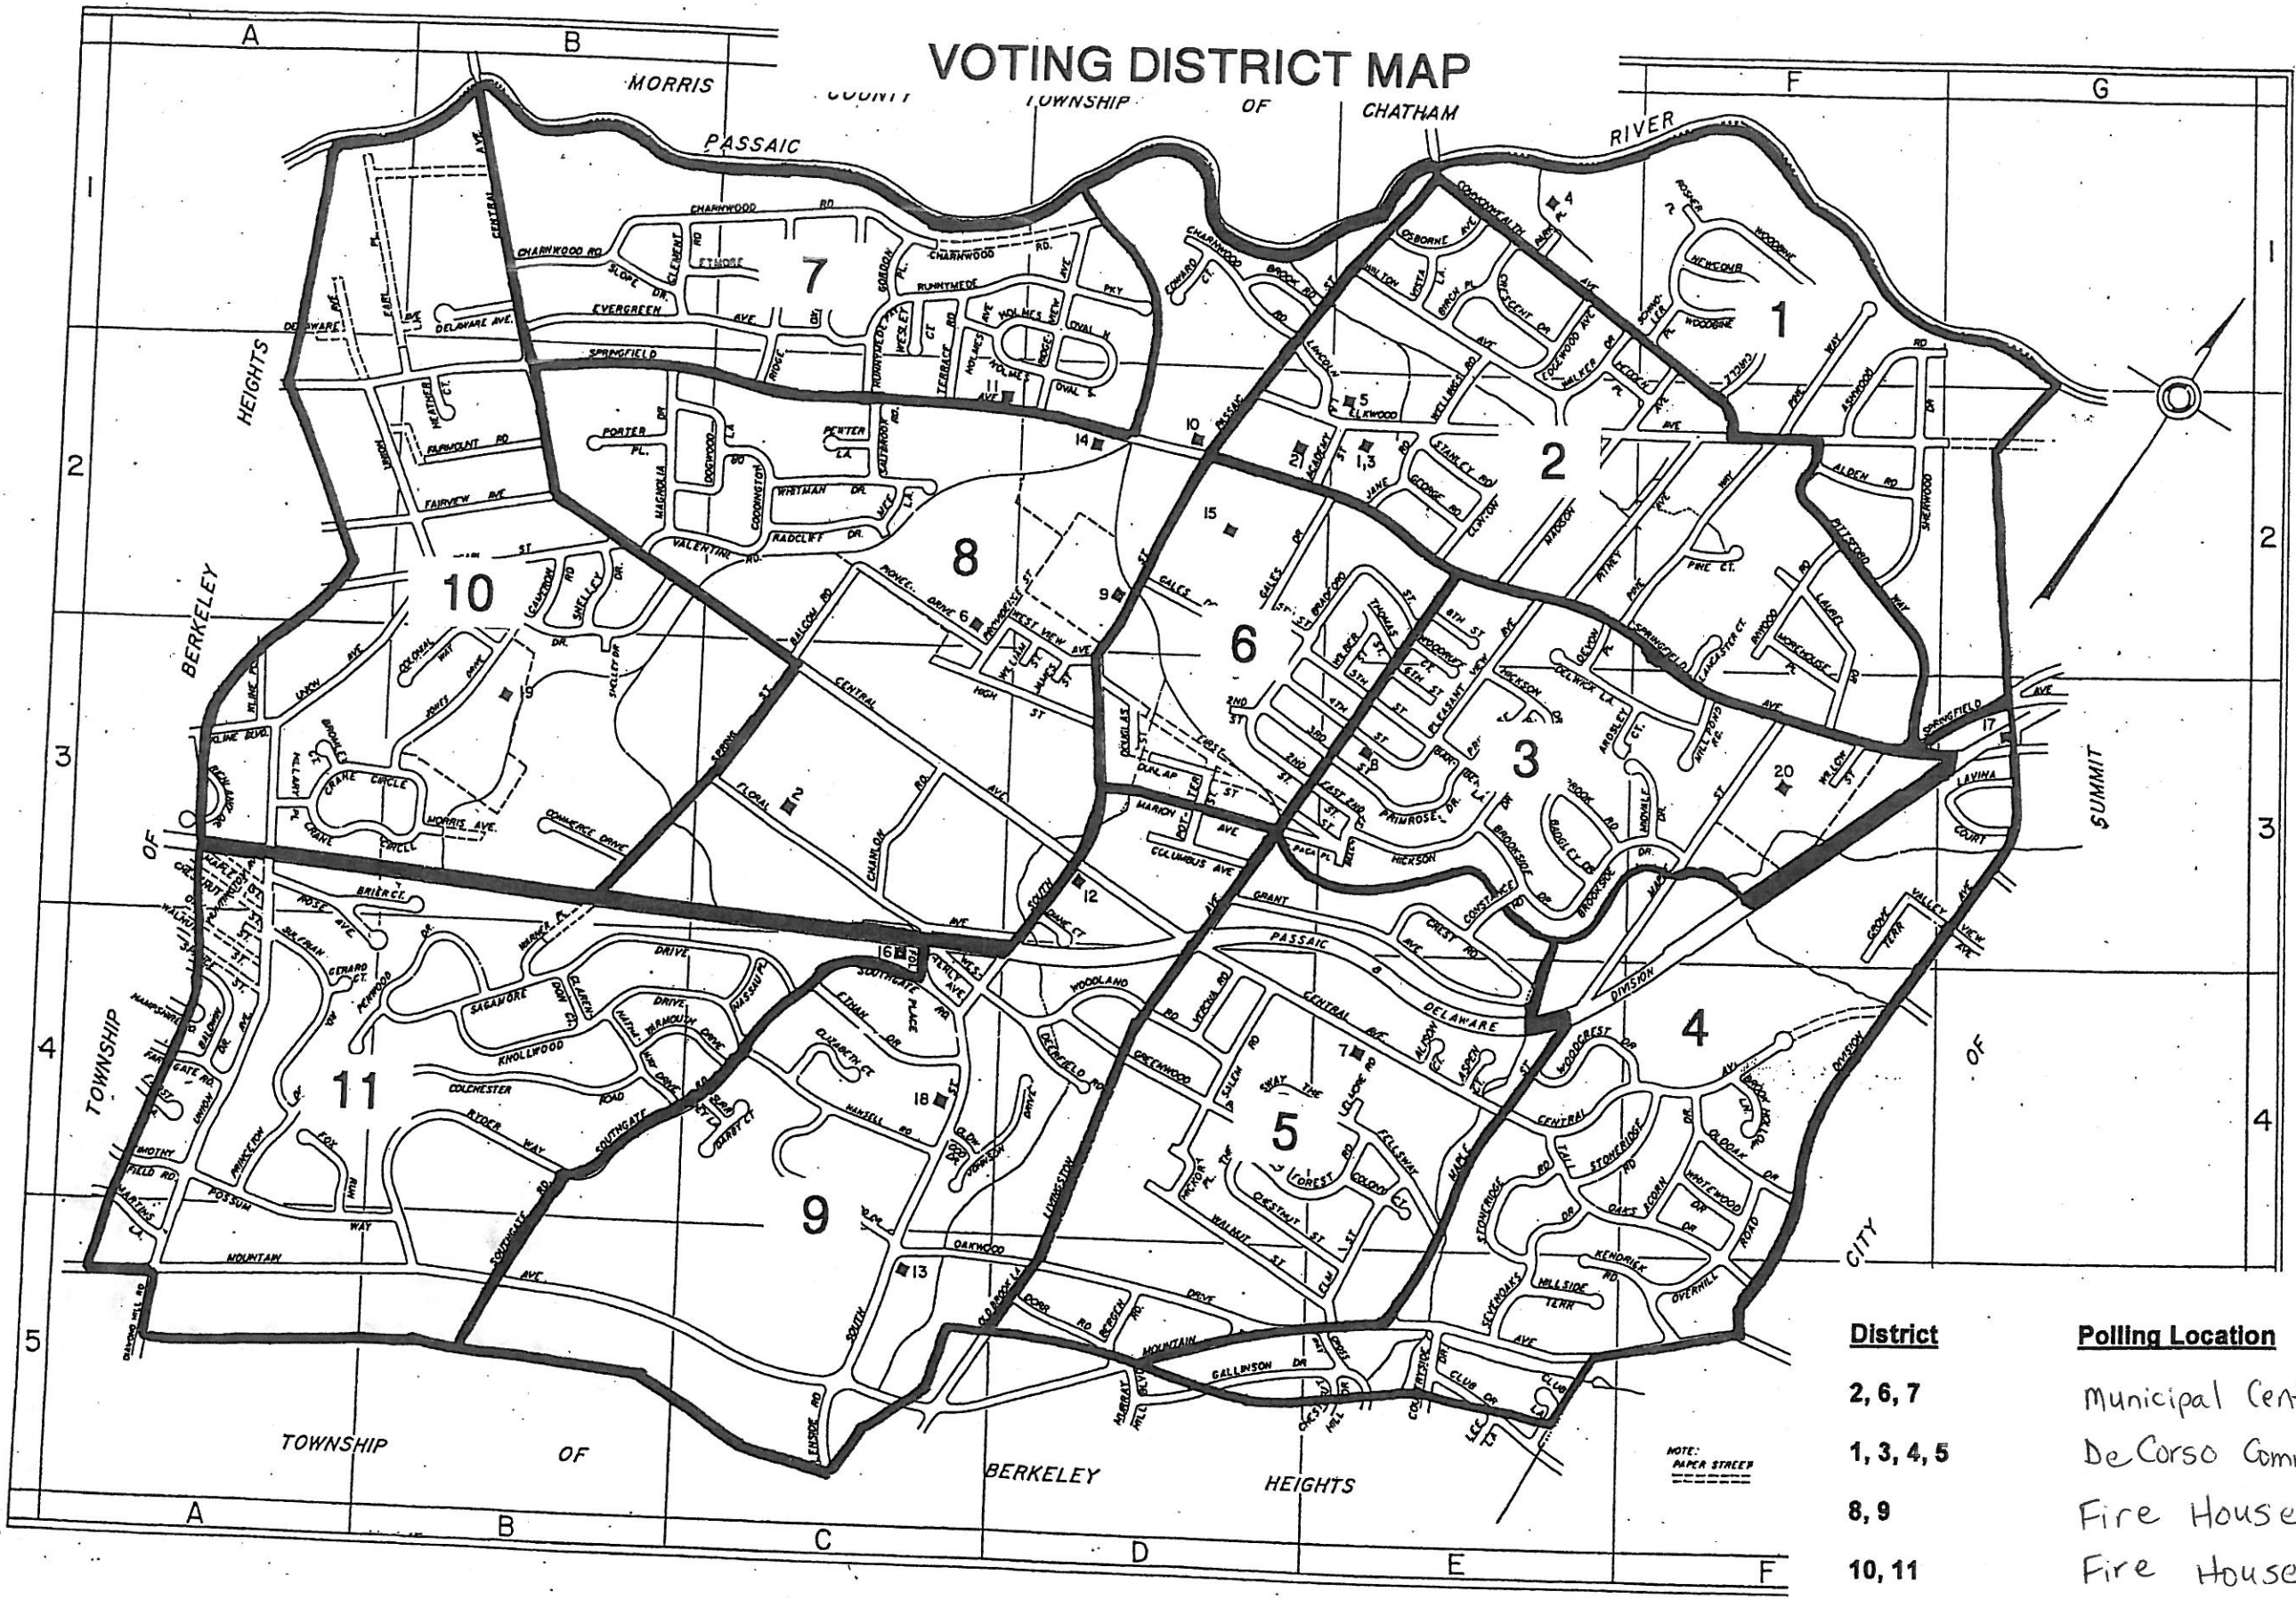

# VOTING DISTRICT MAP

District	Polling Location
2, 6, 7	Municipal Center - Gym
1, 3, 4, 5	De Corso Community Ctr
8, 9	Fire House
10, 11	Fire House